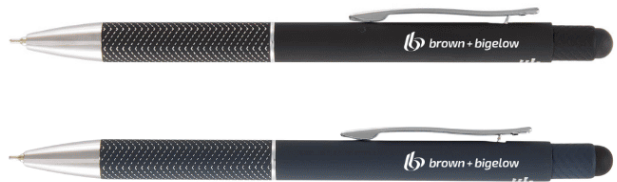

Decorate with:
Silkscreen | Digital Transfer | Embroidery

MOQ: 60

4oz Recycled Cotton Shopper Tote with Laminated Interior

Lightweight design with a wipeable laminated interior and a structured base that helps the tote maintain its shape.

Decorate with:
Silkscreen | Digital Transfer | Embroidery

MOQ: 100

Nadine Soft Touch Recycled Gel Pen with Stylus

Soft-touch rubberized grip, smooth blue ink flow, and a click-action plunger with an integrated stylus.