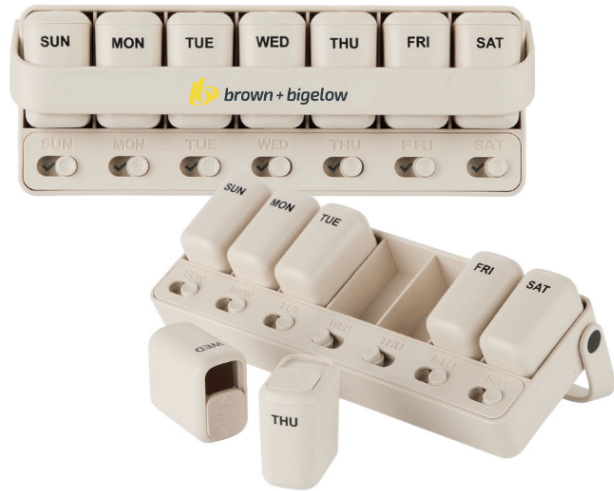

Simple moments that

bring balance to the day. These small, steady habits create space to pause, reset, and take care of yourself between the busy moments.

A. Wellable™ Plan Well Undated Planner Journal

Includes undated calendar sheets, task lists, tracker pages, and a sticker flag page to help you stay organized.

Decorate with: **Deboss**

MOQ: 30

New Color!

Wellable™ Daily Pill and Supplement Organizer
Seven removable compartments, built-in reminder tracks, and a travel-ready design.

Decorate with:
Digital Inkjet

MOQ: 30