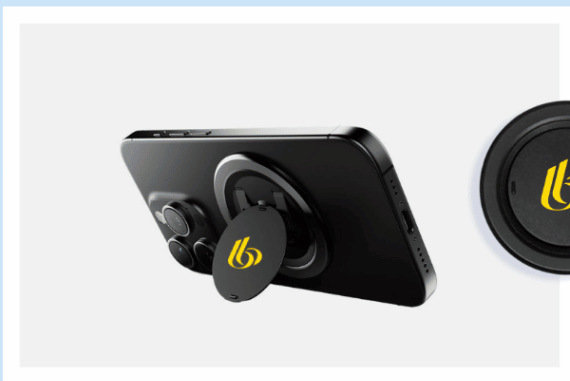

EXPERIENCE ENABLED

New Color!

TOPO DESIGNS

Topo Designs

Accessory Travel Pouch

Fully lined interior for easy cleaning, paracord details, and a durable YKK zipper for lasting use.

Decorate with:

Digital Transfer | Embroidery

MOQ: 25

5.5" x 8" FSC® Recycled Mano
Slim Meeting Journal
Slim profile for easy storage, a durable recycled cover, and 64 sheets of FSC® recycled lined paper.

Decorate with: **Deboss**

MOQ: 80

ohsnap!

Ohsnap Snap Grip 5

Use as a one or two finger grip with full 360° rotation, kick it into a rock-solid stand, or snap it to anything metal.

Decorate with: **Digital Inkjet**

MOQ: 10