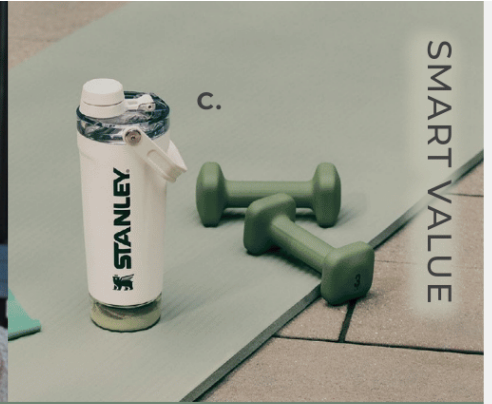

C.

SMART VALUE