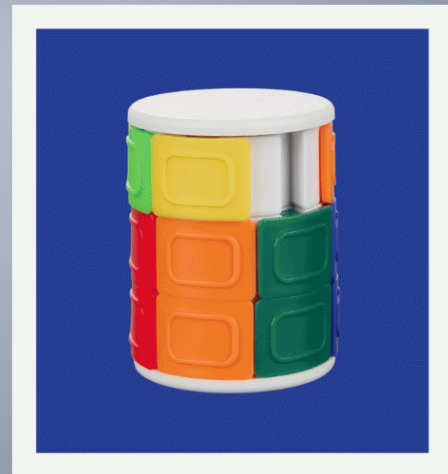

Twist N Solve Puzzle

Twist-and-slide puzzle design that promotes relaxation, focus, and problem-solving through a fun, hands-on challenge.

Decorate with: **Digital Inkjet**

MOQ: 50

Axis Double Spinner Fidget

Dual-axis spinner that moves vertically and horizontally to help relieve stress and improve focus.

Decorate with: **Digital Inkjet**

MOQ: 100