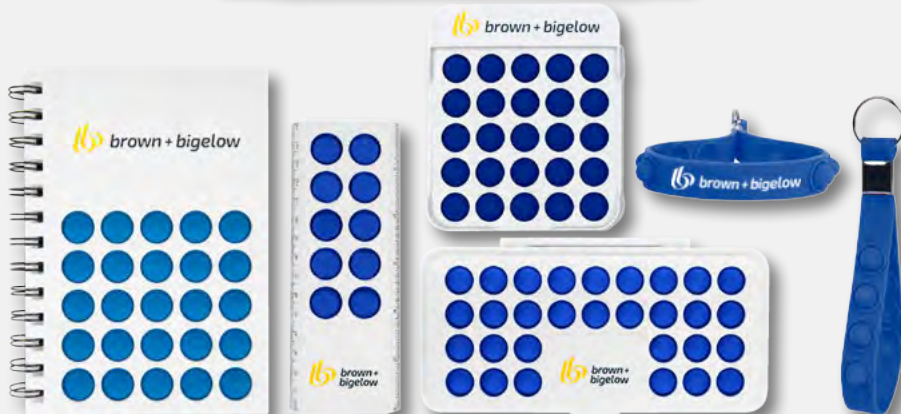

#99914 POP-N-GO ACTIVITY KIT

- Set Includes #65020 Push Pop Spiral Notebook, #55229 Push Pop Pencil Case, #55228 - 6" Push Pop Stress Reliever Ruler, #20026 Push Pop Stress Reliever Keychain, #35034 Youth Hit Sports Pack and #80006 Push Pop Square Fidget Game
- Pricing Includes 1-Color Imprint In 1-Location On Each Item As Low As $32.49(C) | Min. 15