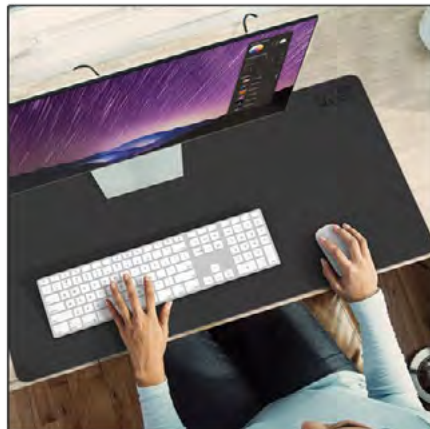

#9177 POWERSTICK SLICE AND SERVE

- 100% Canadian Maple Cutting Board (9 X 12 Inches)
  - Serving Tray
  - Juice Groove
  - Juice Reservoir Or Designated Spot For A Dish
  - Lift Finger Notches
- As Low As \$43.75(C) | Min. 10