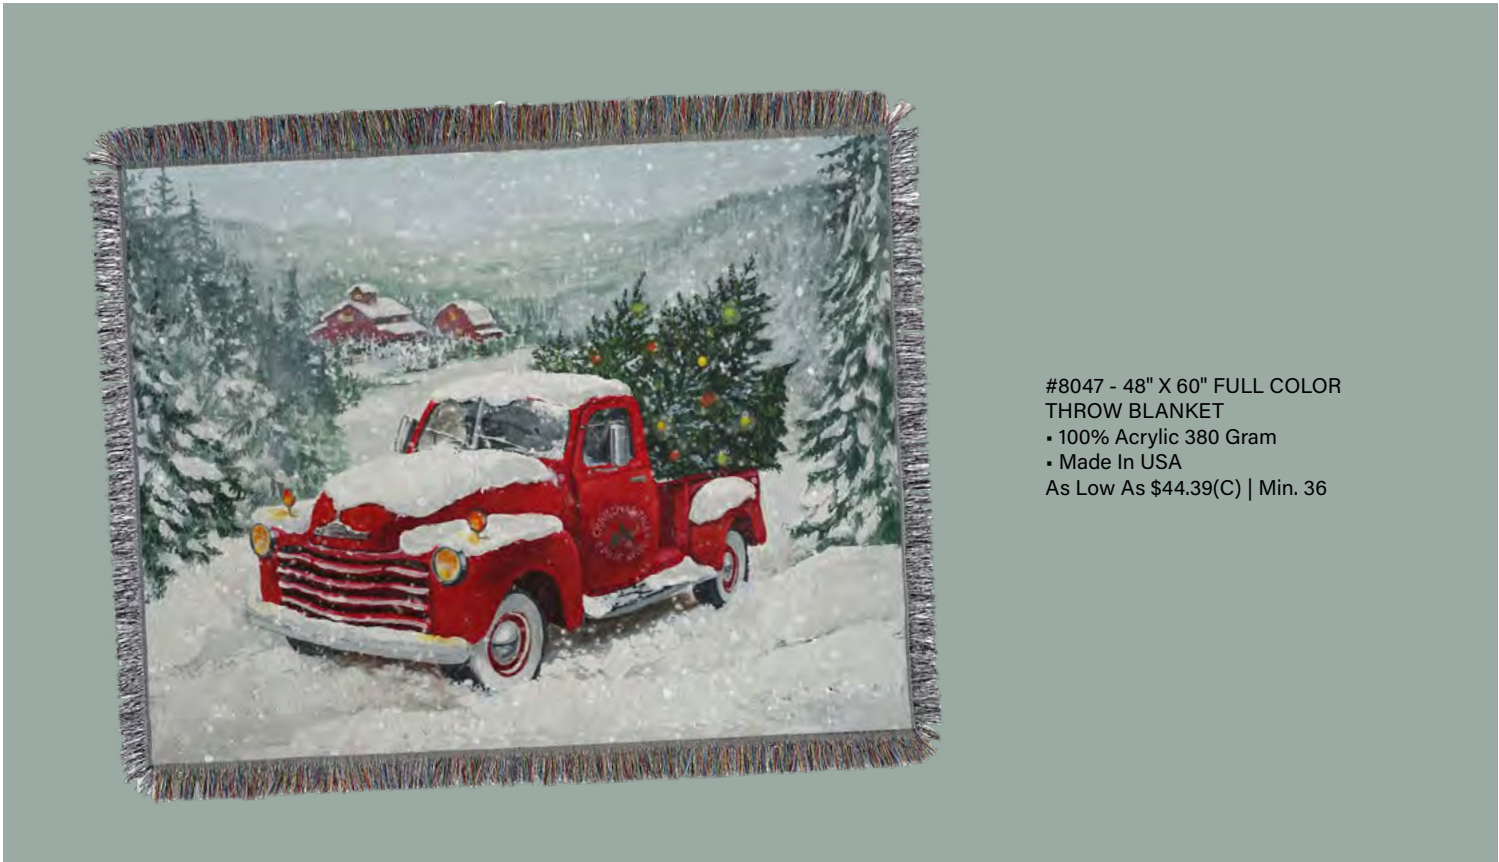

#8016 WINTER'S NAP HOLIDAY THROW BLANKET

1. Large 60" x 80" 250 Gram 100% Polyester Flannel
   - Festive Blanket With Classic Winter Designs
   - Surface Washable
2. As Low As $27.99(C) | Min. 20

**#8047 - 48" X 60" FULL COLOR
THROW BLANKET**

1. 100% Acrylic 380 Gram
   - Made In USA
2. As Low As $44.39(C) | Min. 36