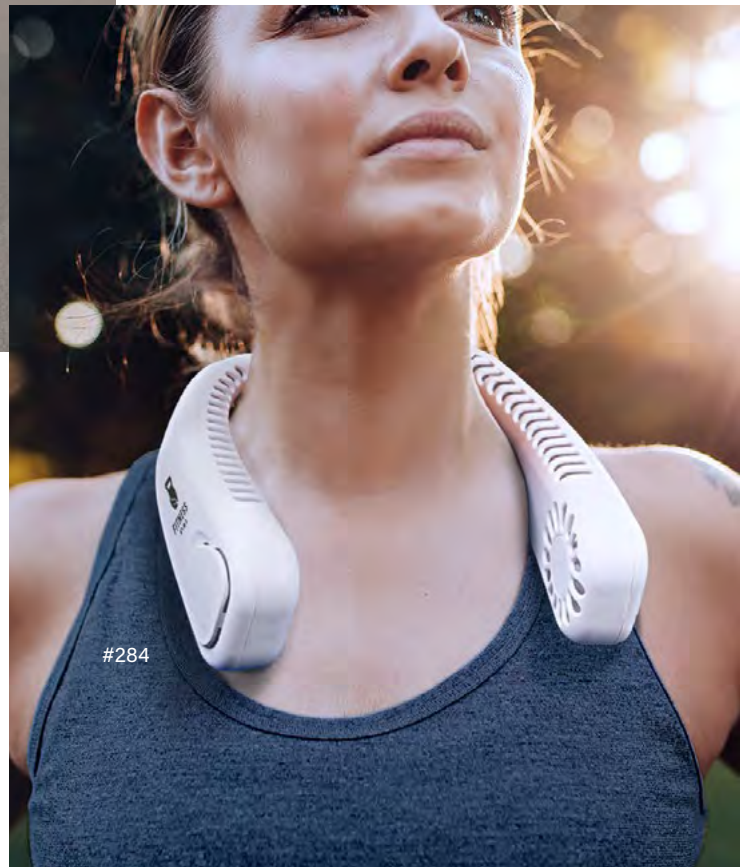

**#284 HANDS-FREE RECHARGEABLE NECK FAN**

- Bladeless & Lightweight
  - Side And Back Vents for 360° Air Flow
  - Push Button Speed Settings - High, Medium & Low
  - Features Micro-USB Input (Cord Included)
  - 1200 mAh Lithium Polymer Battery Included
  - Approximately 3 Hours Running Time Before Next Charge
- As Low As \$17.99(C) | Min. 20