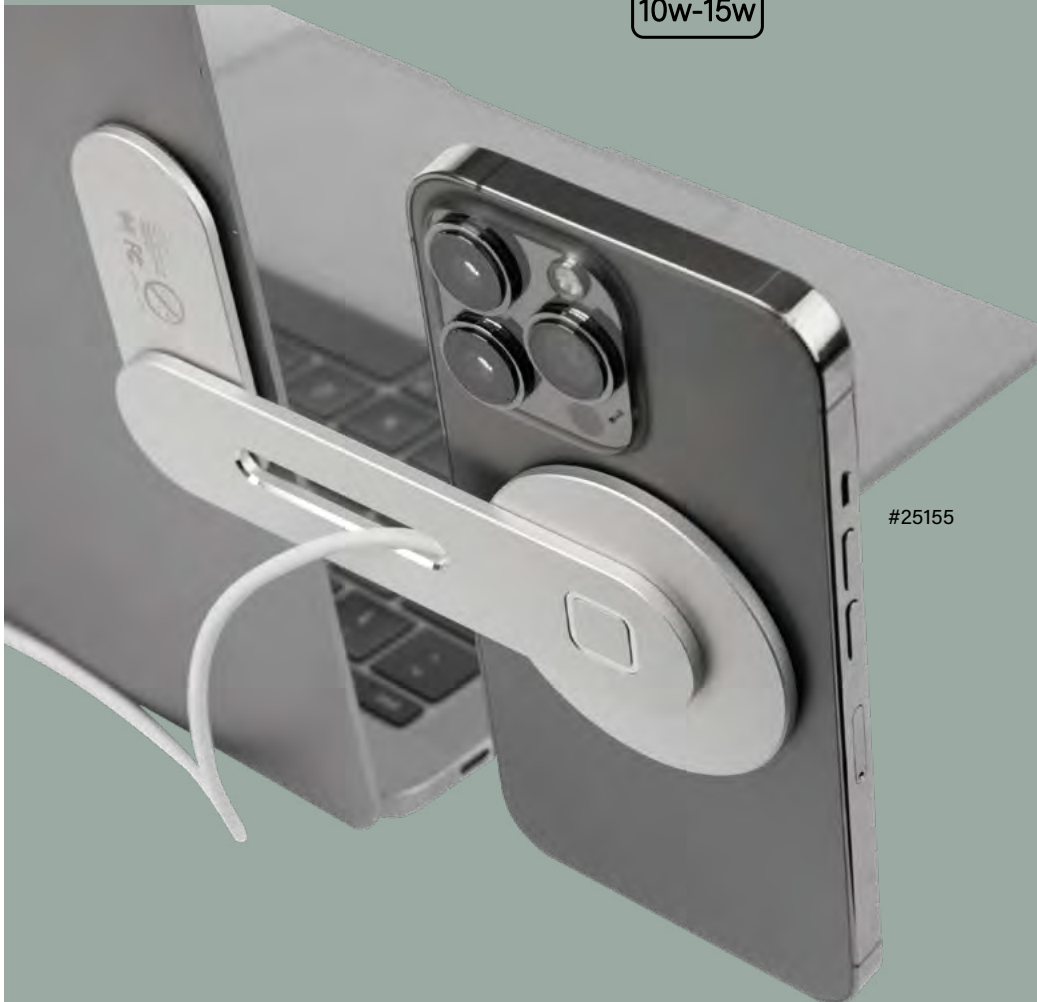

As Low As \$45.69(C) | Min. 10

**#26558 - 10W MAG MAX WIRELESS CHARGER PHONE STAND**

- Instantly Charges Your Device
- Adheres Magnetically To The Back Of Your Device (Requires Compatible Phone Case, Otherwise Remove Case To Use)
- Internal Magnets Help Properly Align Your Phone For Wireless Charging (iPhone12 & Newer)
- Flip Out Outer Ring For Use As A Phone Stand
- Features A Micro USB Input (Cord Included)
- Output: 5 Volts/1 Amp
- Please Note That Some Computer And Laptop USB Ports May Not Supply Enough Power To Charge A Device Using This Charging Pad.

As Low As \$12.99(C) | Min. 50

10w-15w

**#25155 MAG MAX MONITOR MOUNT WIRELESS CHARGER**

- Instantly Charges Your Device
- Provides Dual Screen Interaction Between Phone And Computer
- Suitable For Laptop Or Desktop Monitors
- Adheres To Back Of Your Monitor With Strong Adhesive
- Magnetic Pad Keeps Phone In Place (Requires Compatible Phone Case, Otherwise Remove Case To Use)
- Internal Magnets Help Properly Align Your Phone For Wireless Charging (iPhone12 & Newer)
- Swivels Closed When Not In Use
- Output: 15W
- Features A Built-In Type-C Cable

As Low As \$18.99(C) | Min. 25

10w-15w

#2487

**#2487 CORK WIRELESS CHARGING PAD DESKTOP ORGANIZER**

- Charge Qi Enabled Devices Wirelessly By Placing Compatible Device On Charging Pad
  - Features USB Input (Cord Included)
  - Output: 5 Volts/1000 mAh
  - Storage Tray For Cords, Desk Accessories, Etc.
- As Low As \$11.99(C) | Min. 25