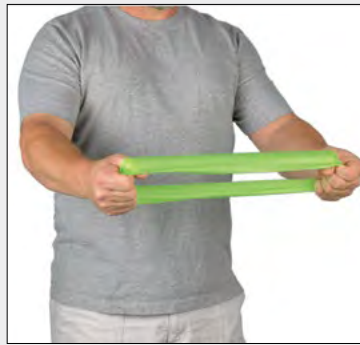

#7878

#6050

#7878 STRENGTH RESISTANCE BAND SET

- Includes 3 Exercise Bands
- Nylon Mesh Pouch With Clip And Drawstring Closure
- Each Band Color Has Different Resistance Weight: Green 2-4 Lbs., Blue 6-8 Lbs., Yellow 10-12 Lbs.

As Low As $5.99(C) | Min. 50

Stock Design Shown: Happy Holidays 28

#6050 YOGA MAT AND CARRYING CASE

- Mat Size: 24" W x 68" L
- Made Of PVC
- Offers Excellent Traction
- Rolls Up And Fits Into Nylon Mesh Bag With Adjustable Shoulder Strap

As Low As $15.75(C) | Min. 25