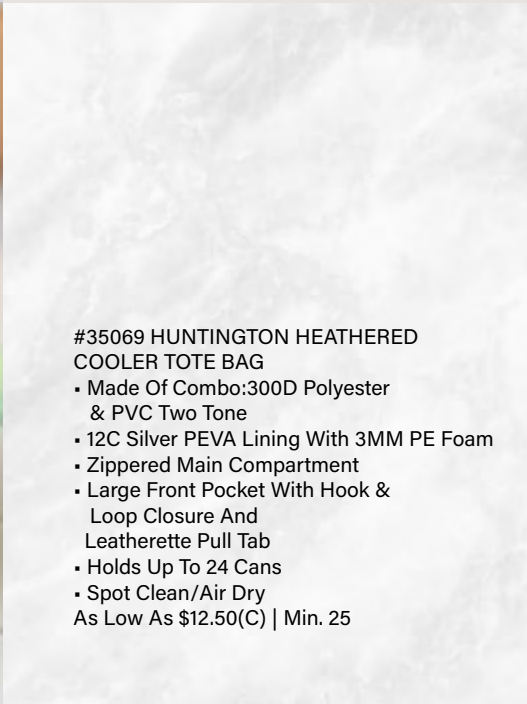

**#3162 ACE COOLER BAG**

- Made Of Combo: 600D Polyester Polycanvas With PVC Backing
  - Gray PEVA Lining
  - Detachable/Adjustable Padded Shoulder Strap
  - Web Carrying Handles With Hook And Loop Closure Comfort Grip
  - Front Zippered Pocket
  - Double Zippered Main Compartment
  - Holds Up To 24 Cans
  - Spot Clean/Air Dry
- As Low As \$27.99(C) | Min. 20