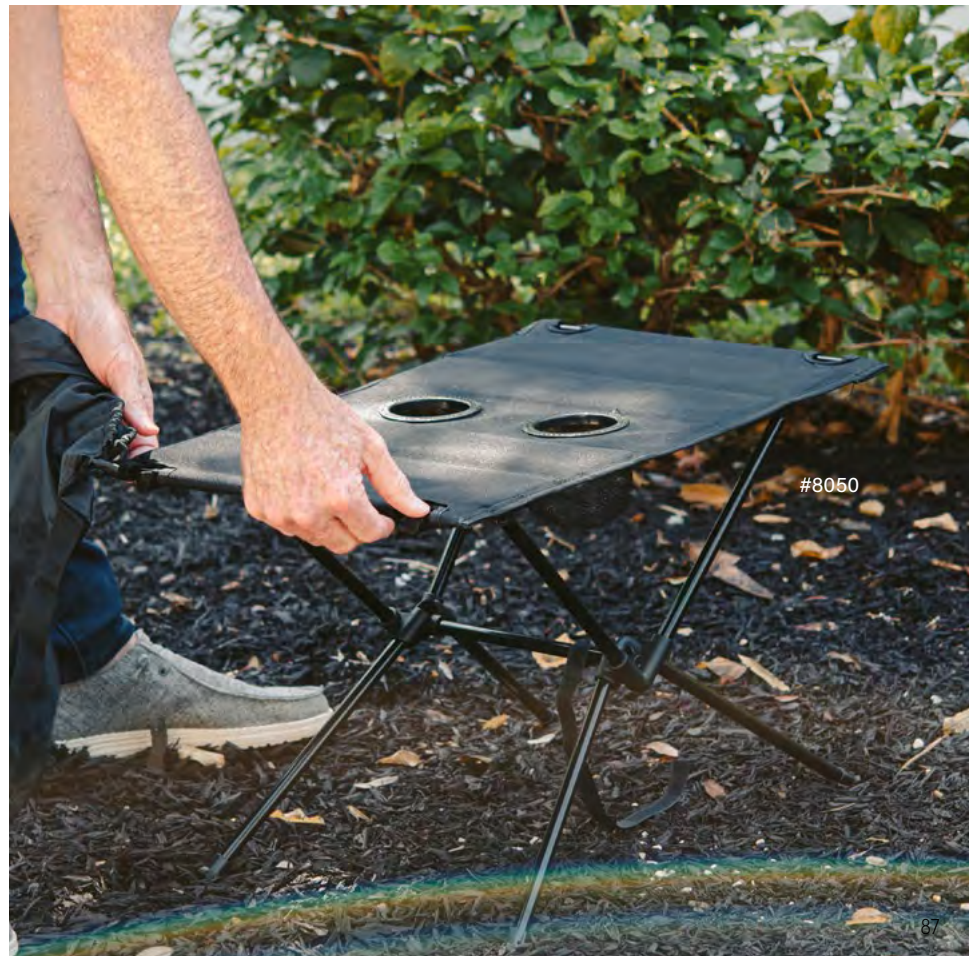

#8022

#8022 DAYDREAMS POCKET HAMMOCK

1. Made Of 210T Nylon
   - Adjustable, Tree-Friendly Hanging Straps
   - Holds Up To 440 Lbs.
   - Lightweight And Portable
   - Drawstring Pouch
2. As Low As $21.99(C) | Min. 25

#8050 POP & LOCK PORTABLE CAMPING TABLE

1. Made Of 600D Oxford Cloth
   - High-Stretch Table Top With 2 Cup Holders
   - Collapsible Legs Lock Into Place
   - Convenient Carrying Bag Included
   - Spot Clean/Air Dry
2. As Low As $34.99(C) | Min. 20

#8050

#8050